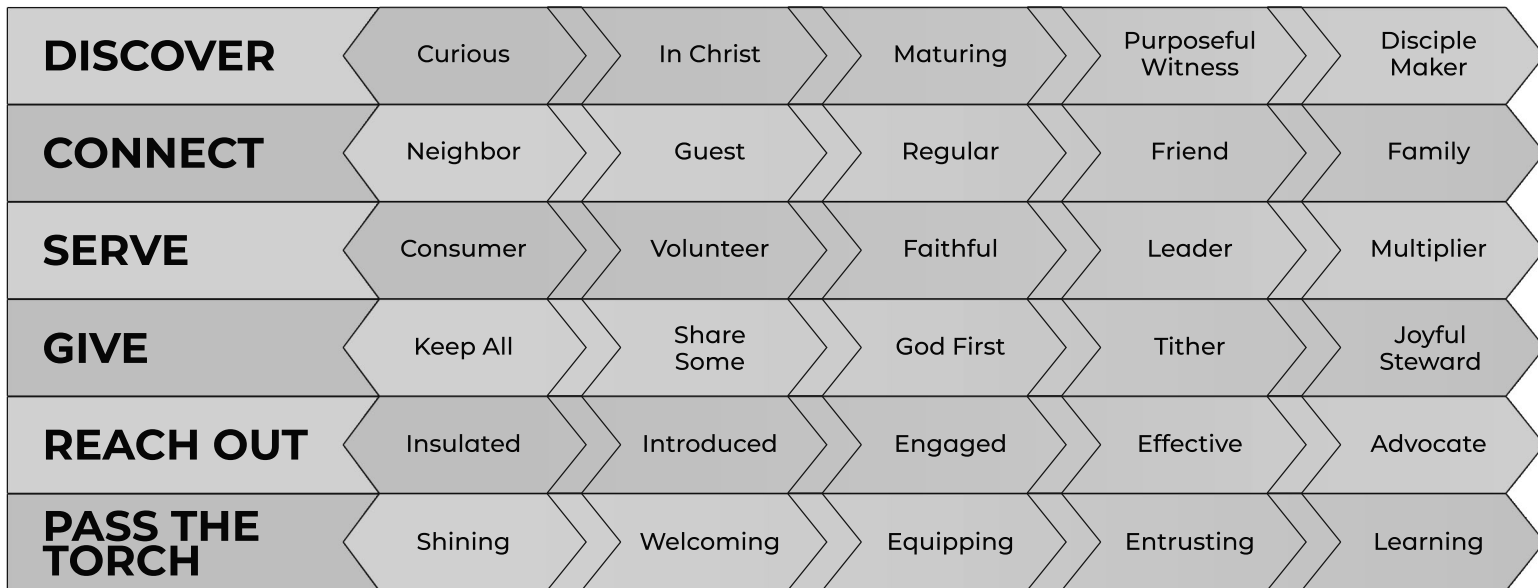

Text 651-433-6270 with an amount to get signed up

In Person or Mail

Place in a black mailbox or mail to: 513 Tanglewood Dr. Shoreview MN 55126

DISCIPLESHIP CONTINUUMS

Emmanuel exists to help more people become more like Christ in authentic community. We want to help you grow in six specific areas. **DISCOVER** a deeper, more transformational walk with God. **CONNECT** with others in helpful and meaningful ways. **SERVE** one another as Christ modeled and taught. **GIVE** as God intended. **REACH OUT** to a lost and hurting world in Jesus' name. **PASS THE TORCH** to the next generation.

LEARN MORE ABOUT US AND TAKE YOUR NEXT STEPS AT WWW.EMMANUEL.CHURCH/NEXT