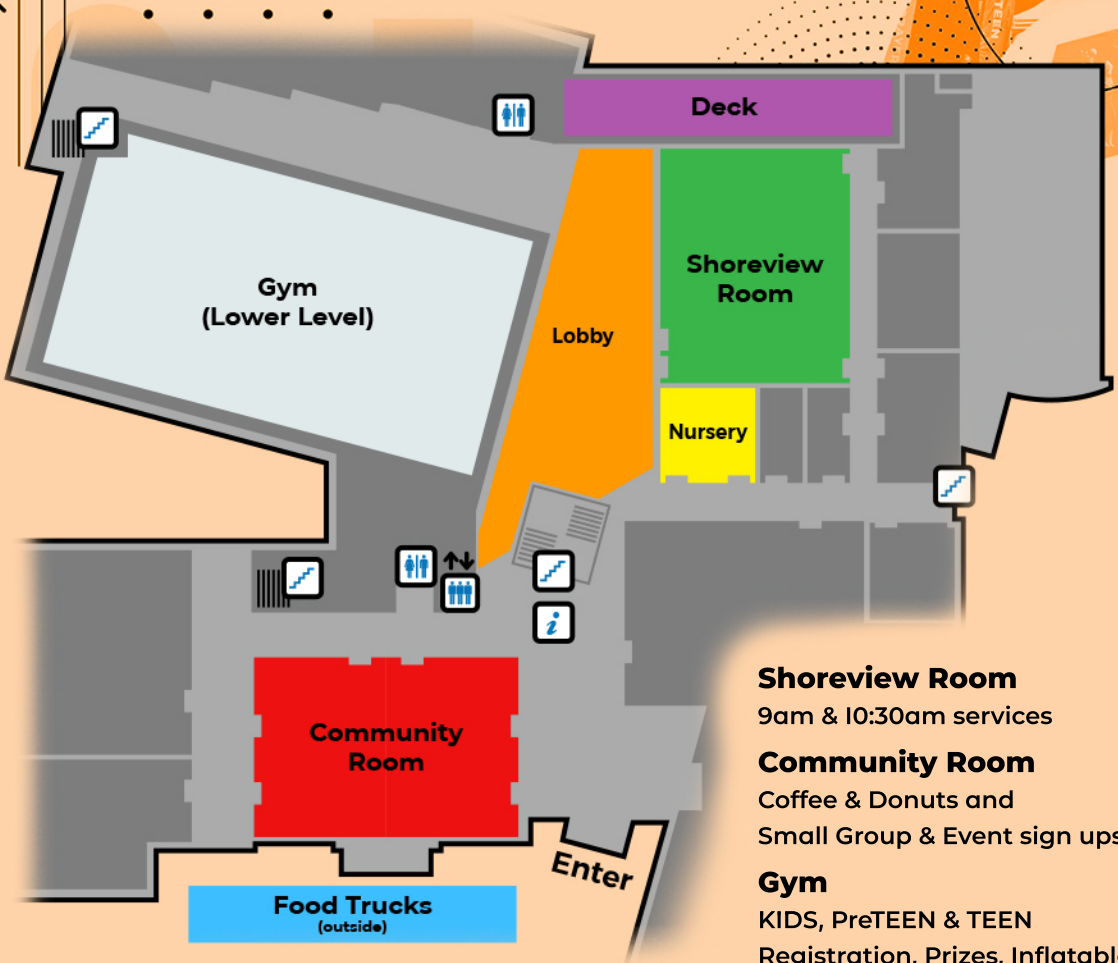

# FALL KICKOFF

Use this map to help find your way during today's kickoff!

## Shoreview Room

9am & 10:30am services

## Community Room

Coffee & Donuts and Small Group & Event sign ups

## Deck

Outdoor Seating, perfect spot to enjoy your coffee and food

Stairs

Information

Elevator

Restrooms