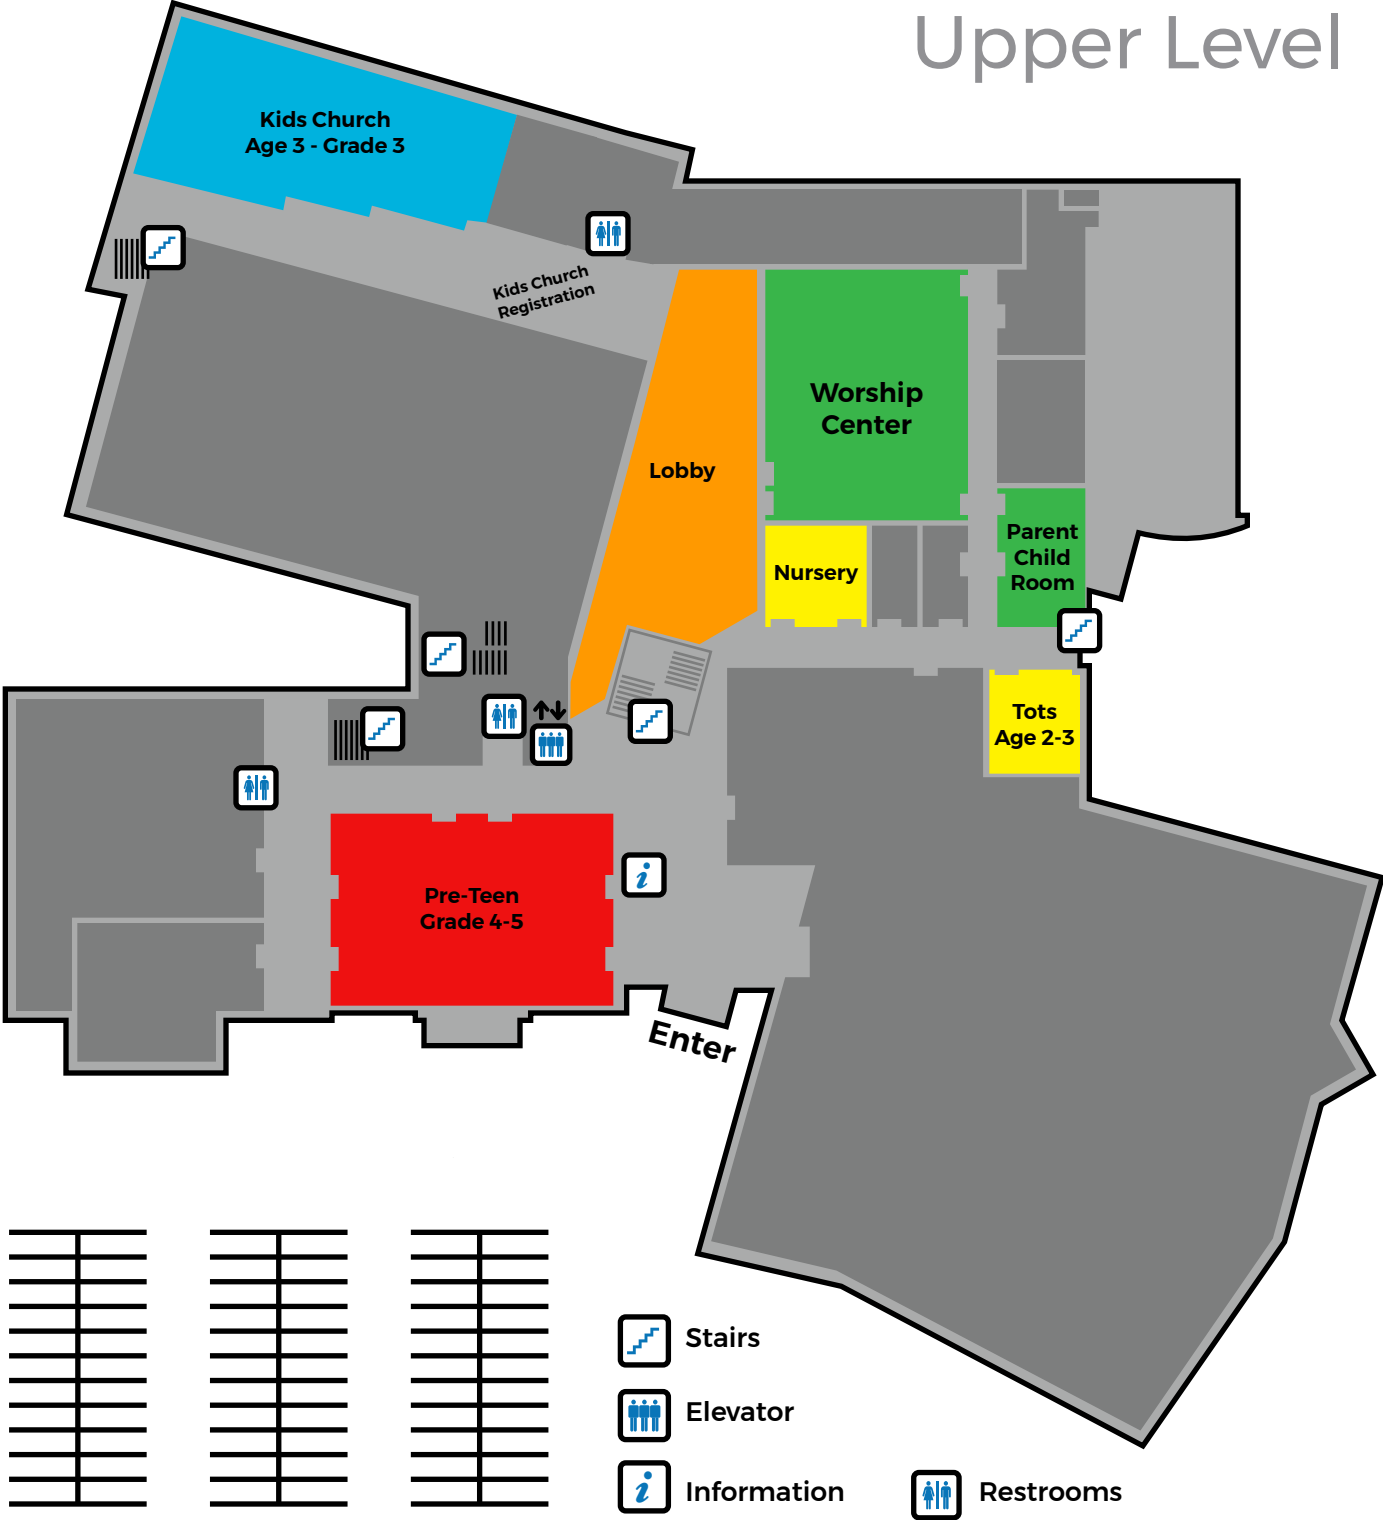

Shoreview Community Center

Upper Level

EMMANUEL
Covenant Church